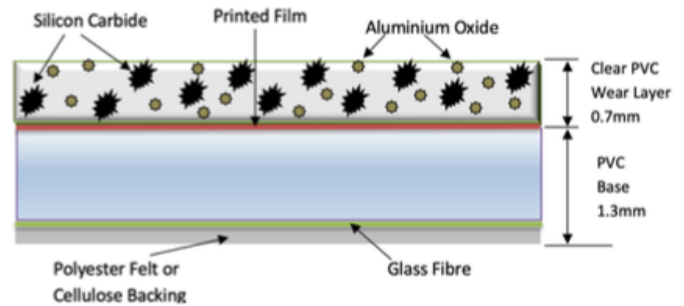

# SR Prime BUSTILE

**One-piece Printed Tiles for Transit**

Send us your designs and we will produce one-piece printed tiles with a one-piece clear wear layer that will not allow ingress of water – no matter how intricate the design or logo!

N.B. Samples are representative of the actual product but exact colour matching may not be guaranteed. Information correct at the time of printing.

### Description

One-piece tile made from highly flexible virgin PVC with Silicon Carbide and Aluminium Oxide dispersed all the way through the 0.7 mm of wear layer over the printed symbol or lettering of your design. Glass fibre reinforcement and Non-Woven Polyester Felt or Cellulose backing for dimensional stability and enhanced bond strength.