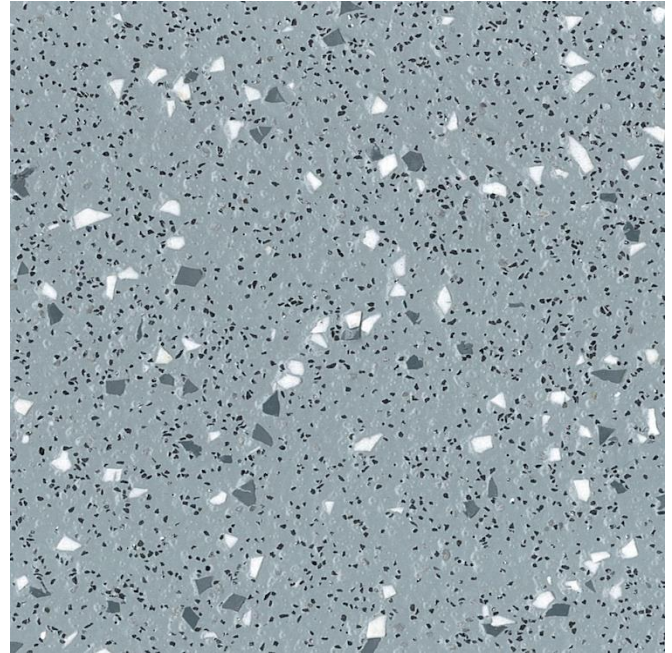

SR Classic SPA

Multipurpose Safety Flooring

Wet & Dry - Shoe & Barefoot use

SPA541

SPA542

SPA543

SPA544

* The Shoe & Barefoot slip performance of FloorXL SR Classic SPA is contained throughout the wear layer unlike others whose performance is restricted to PU surface coatings which will wear-off in time

*SR Classic SPA is also available in **Biosafe version** – with antimicrobial throughout the wear layer which is proven to reduce the growth of the most common bacteria by up to 99.99%

SR Classic SPA

Multipurpose Safety Flooring Wet & Dry – Shoe & Barefoot use

Description

SR Classic SPA Safety Flooring
Specially designed for use in wet and dry areas where slip resistance is required for shoe and barefoot use
Available in 2mm thickness

Technical

SR Classic SPA is available with the following performance attributes. Please advise your specific requirements so we can offer the corresponding performance level product for your needs