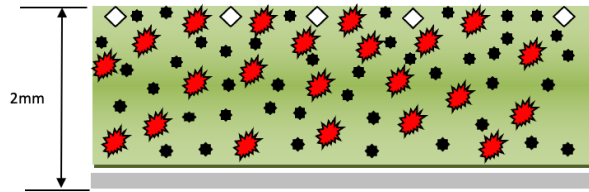

SR Classic SPA

Multipurpose Safety Flooring

Wet & Dry - Shoe & Barefoot use

SPA541

SPA542

SPA543

SPA544

* The Shoe & Barefoot slip performance of FloorXL SR Classic SPA is contained throughout the wear layer unlike others whose performance is restricted to PU surface coatings which will wear-off in time

*SR Classic SPA is also available in **Biosafe version** – with antimicrobial throughout the wear layer which is proven to reduce the growth of the most common bacteria by up to 99.99%

SR Classic SPA

Multipurpose Safety Flooring Wet & Dry – Shoe & Barefoot use

Description

SR Classic SPA Safety Flooring
Specially designed for use in wet and dry areas where slip resistance is required for shoe and barefoot use
Available in 2mm thickness

Technical

SR Classic SPA is available with the following performance attributes. Please advise your specific requirements so we can offer the corresponding performance level product for your needs