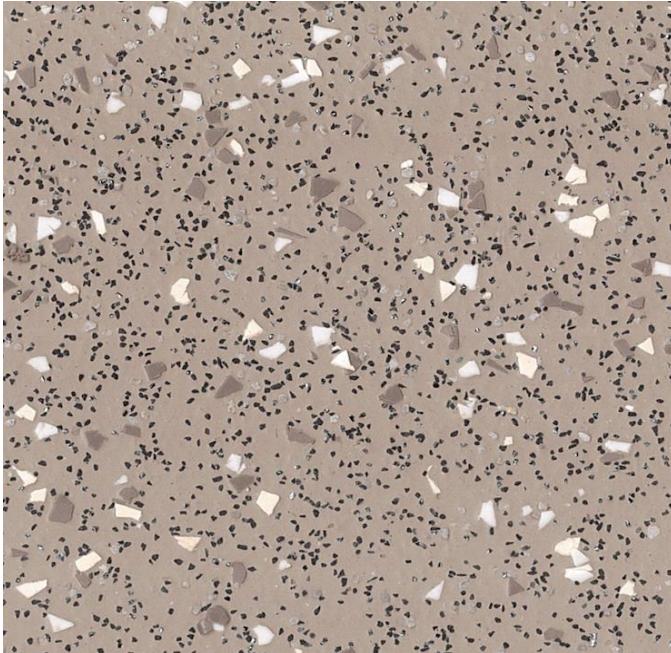

SR Classic SPA

Multipurpose Safety Flooring

Wet & Dry - Shoe & Barefoot use

SPA541

SPA542

SPA543

SPA544

* The Shoe & Barefoot slip performance of FloorXL SR Classic SPA is contained throughout the wear layer unlike others whose performance is restricted to PU surface coatings which will wear-off in time

*SR Classic SPA is also available in **Biosafe version** – with antimicrobial throughout the wear layer which is proven to reduce the growth of the most common bacteria by up to 99.99%

SR Classic SPA

Multipurpose Safety Flooring Wet & Dry – Shoe & Barefoot use

Description

SR Classic SPA Safety Flooring
Specially designed for use in wet and dry areas where slip resistance is required for shoe and barefoot use
Available in 2mm thickness

Technical

SR Classic SPA is available with the following performance attributes. Please advise your specific requirements so we can offer the corresponding performance level product for your needs