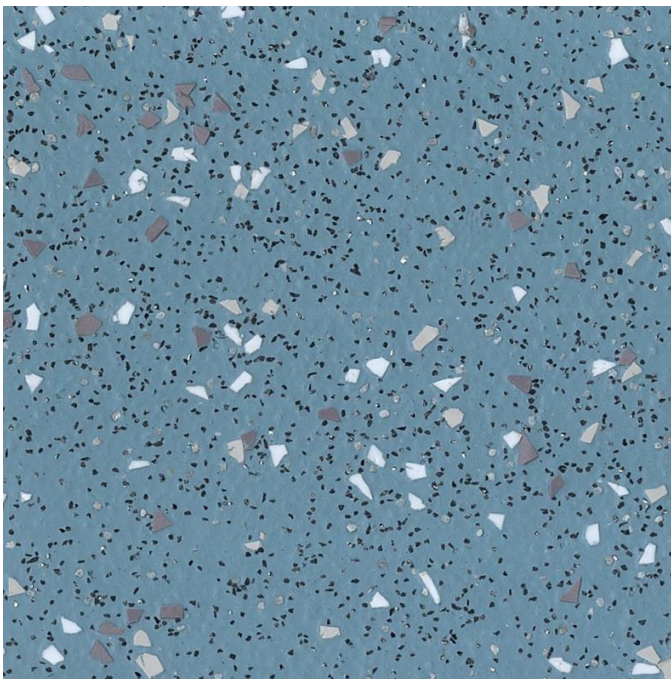

SR Classic SPA

Multipurpose Safety Flooring

Wet & Dry - Shoe & Barefoot use

SPA541

SPA542

SPA543

SPA544

* The Shoe & Barefoot slip performance of FloorXL SR Classic SPA is contained throughout the wear layer unlike others whose performance is restricted to PU surface coatings which will wear-off in time

*SR Classic SPA is also available in **Biosafe version** – with antimicrobial throughout the wear layer which is proven to reduce the growth of the most common bacteria by up to 99.99%

SR Classic SPA

Multipurpose Safety Flooring Wet & Dry – Shoe & Barefoot use

Description

SR Classic SPA Safety Flooring
Specially designed for use in wet and dry areas where slip resistance is required for shoe and barefoot use
Available in 2mm thickness

Technical

SR Classic SPA is available with the following performance attributes. Please advise your specific requirements so we can offer the corresponding performance level product for your needs